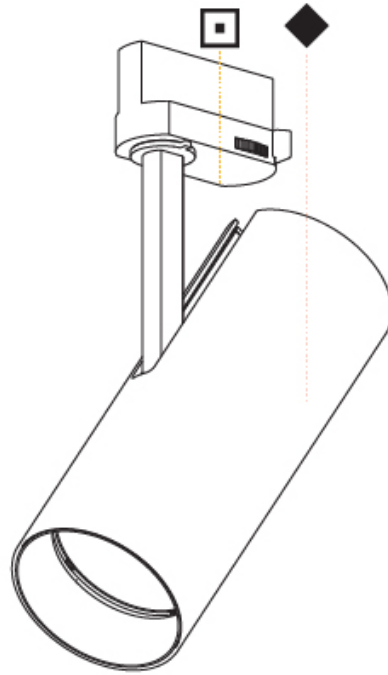

IMAGINE 75 TRACK

A3T042-

PROJECT _____

TYPE _____

SPECIFIER _____

QUANTITY _____

DATE _____

A