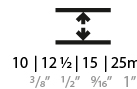

ELECTRICAL

Lamp Type: LED (Zhaga Standard)
Input Wattage (W): 13.2 (2700K) / 16.5
Total Output Wattage (W): 12 (2700K) / 15
Dimming: Tri-Mode (Non-Dimming and Phase Dimming (120Vac only) and 0-10V Dimming)
Driver Included: No
Driver Location: Recessed Housing
Driver Type: Constant Current - Universal
Driver Class: Class 2
Housing: See components
Input Voltage (V): 120 - 277
Constant Current (MA): 350

LED

Number of LEDs: 1
Color Temperature (°K): 2700 / 3000 / 3500 / 4000
Max. Delivered Lumen (lm): 870 / 970 / 1038 / 1060
CRI: >90 CRI
Lamp Life (hrs): 50000
Upon Request: Special Color Temperature

OPTICAL

Reflector°: 10
Adjustability: Rotational 355°; Tilt 45°
Upon Request: Special Beam Angles

RATINGS AND CERTIFICATIONS

Certified By: Certified for North American Standards
Zaneen Lighting Inc. © 2024, Phone: 588-3387, Fax: 247-9519, www.zaneen.com